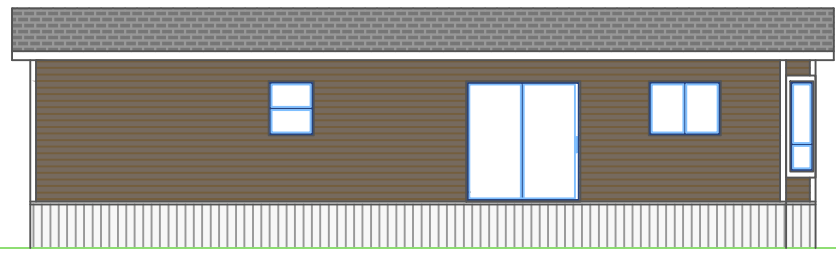

1 Hitch Elevation
A8 SCALE: NTS

2 Side Elevation
A8 SCALE: NTS

3 Rear Elevation
A8 SCALE: NTS

4 Side Elevation
A8 SCALE: NTS

- Color Legend**
- Kaycan Vinyl - Cabot Brown
 - Kaycan Vinyl- White
 - Kaycan Vinyl- White Vertical Skirting
 - Laminated Shingles - Sierra Gray
 - Vinyl/ Smart Trim - White

Dealer Notes:

Unit Information:

Model No: RL-1242-CLS
Classic Series

All plans are the sole property of Ridgeline Parkmodels and shall not be replicated by any other or third party companies. If plans are found to be replicated, legal action may be taken.